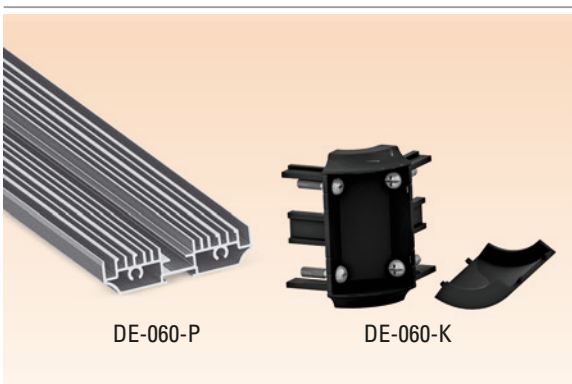

MODULAR DISPLAY ENCLOSURES

CARD RAILS DESIGNED FOR DIFFERENT LED AND 7-SEGMENT HEIGHTS AVAILABLE.

DE-060-X-Y

X-Y-6 cm

MODULAR DISPLAY ENCLOSURES

PANEL OPTIONS

RED SATIN (GLOSSY/FROSTED)
 RED GLOSSY (GLOSSY/ GLOSSY)
 SMOKED GLOSSY

MATERIAL	ALUMINUM 6063
COLOR	BLACK / WHITE / NATURAL ANODIZED
COATING	ELECTROSTATIC ANODIZED COATING

* DE-060-X-Y PROFILE LENGTH CAN CHANGE BETWEEN 10CM AND 2M.

DE-060-P-X

PROFILE
 6 x 1,5 x X cm

MODULAR DISPLAY ENCLOSURES

DE-060-K

BRACKET SET

DE-060L

ALUMINUM CORNER

DE-060-P PROFILE

MATERIAL	ALUMINUM 6063
COLOR	BLACK / WHITE / NATURAL ANODIZED

DE-060-K BRACKET SET

MATERIAL	ABS
COLOR	BLACK / WHITE
SCREWS	4 PIECES M4 x 16 COMBI STAINLESS SCREWS

* DE-060-P-X PROFILE LENGTH CAN CHANGE BETWEEN 4CM AND 3M.