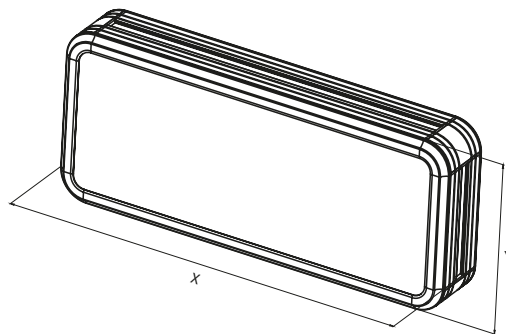

MODULAR DISPLAY ENCLOSURES

CARD RAILS DESIGNED FOR DIFFERENT LED AND 7-SEGMENT HEIGHTS AVAILABLE.

DE-060-X-Y

X-Y-6 cm

MODULAR DISPLAY ENCLOSURES

PANEL OPTIONS

RED SATIN (GLOSSY/FROSTED)
 RED GLOSSY (GLOSSY/ GLOSSY)
 SMOKED GLOSSY

MATERIAL	ALUMINUM 6063
COLOR	BLACK / WHITE / NATURAL ANODIZED
COATING	ELECTROSTATIC ANODIZED COATING

* DE-060-X-Y PROFILE LENGTH CAN CHANGE BETWEEN 10CM AND 2M.

DE-060-P-X

PROFILE
 6 x 1,5 x X cm

MODULAR DISPLAY ENCLOSURES

DE-060-K

BRACKET SET

DE-060L

ALUMINUM CORNER

DE-060-P PROFILE

MATERIAL	ALUMINUM 6063
COLOR	BLACK / WHITE / NATURAL ANODIZED

DE-060-K BRACKET SET

MATERIAL	ABS
COLOR	BLACK / WHITE
SCREWS	4 PIECES M4 x 16 COMBI STAINLESS SCREWS

* DE-060-P-X PROFILE LENGTH CAN CHANGE BETWEEN 4CM AND 3M.