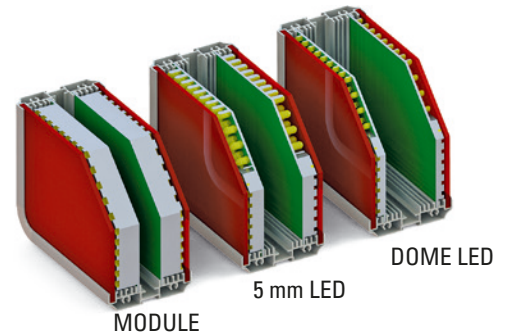

MODULAR DISPLAY ENCLOSURES

CARD RAILS DESIGNED FOR DIFFERENT LED AND 7-SEGMENT HEIGHTS AVAILABLE.

DE-060-X-Y

X-Y-6 cm

MODULAR DISPLAY ENCLOSURES

PANEL OPTIONS

RED SATIN (GLOSSY/FROSTED)
 RED GLOSSY (GLOSSY/ GLOSSY)
 SMOKED GLOSSY

MATERIAL	ALUMINUM 6063
COLOR	BLACK / WHITE / NATURAL ANODIZED
COATING	ELECTROSTATIC ANODIZED COATING

* DE-060-X-Y PROFILE LENGTH CAN CHANGE BETWEEN 10CM AND 2M.

DE-060-P-X

PROFILE
 6 x 1,5 x X cm

MODULAR DISPLAY ENCLOSURES

DE-060-K

BRACKET SET

DE-060L

ALUMINUM CORNER

DE-060-P PROFILE

MATERIAL	ALUMINUM 6063
COLOR	BLACK / WHITE / NATURAL ANODIZED

DE-060-K BRACKET SET

MATERIAL	ABS
COLOR	BLACK / WHITE
SCREWS	4 PIECES M4 x 16 COMBI STAINLESS SCREWS

* DE-060-P-X PROFILE LENGTH CAN CHANGE BETWEEN 4CM AND 3M.